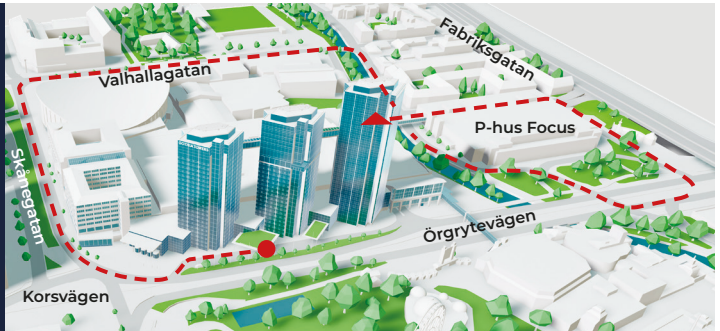

Parking – Mässhall

We recommend that you park before checking in to the hotel.

The address is Fabriksgatan 45, then follow the signs with the number 2.

1. Follow the directions on the map to **Focus Car Park**.

2. Choose **the left lane** and drive to **the second floor**.

3. Drive straight ahead, over the bridge, in order to reach the Hall Parking.
If you provided your car license plate upon booking, drive slowly towards the barrier and wait for it to open automatically. If it does not open, please press the "phone/help button" and we'll assist you.