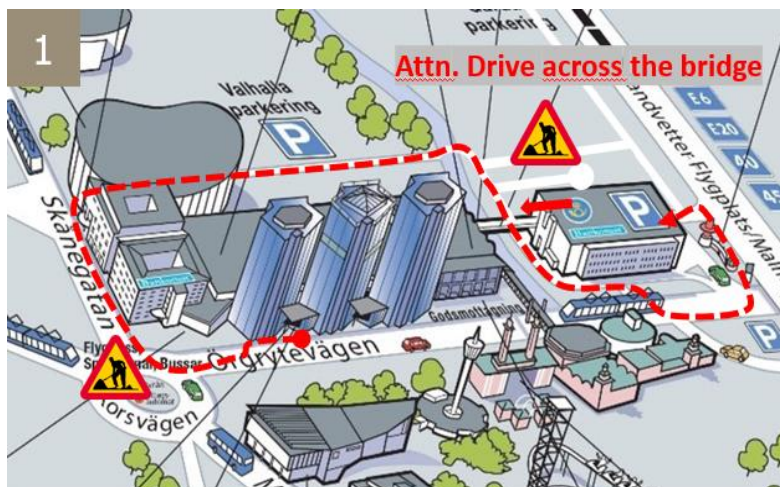

Hall Parking - Information

1. Follow the map instructions to "Focushuset" – Parking garage
2. Choose the **left lane** and drive to the **second floor**
3. **Important!**
  Drive straight ahead, over the bridge, in order to reach the **Hall Parking**.
4. If you provided the car registration number upon booking, drive slowly towards the barrier and wait for it to open automatically. If it does not open, please press the "phone/help button" and we'll assist you.

To get to the hotel lobby, use the opening at the end of the parking hall, look for a sign that reads: "Gothia Towers Lobby".

GOTHIA TOWERS

Mässans gata 24
402 26 GÖTEBORG

Tel: +46-31-750 88 00

info@gothiatowers.com

gothiatowers.com

Adress:

Fabriksgatan 45

The garage is open 06:00-00:00

Do not leave any valuables in the car.

The hotel is not responsible for any parking fines related to cars being parked at a place other than referred.

The parking is valid until 13:00 (1pm) on the day of departure.