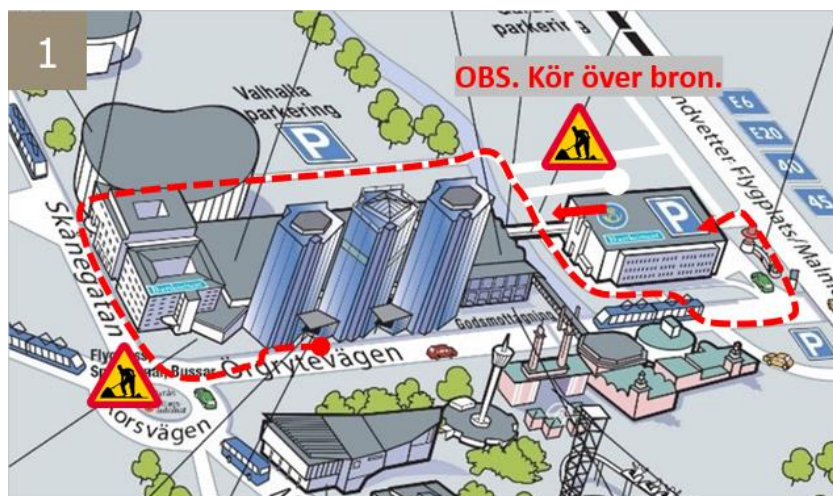

Hallparkering - Information

1. Följ kartans vägbeskrivning till Focus P-hus.
2. Välj filen längst till **vänster** för att komma upp till **plan 2**
3. **OBS! Kör rakt fram**, över glasbron, för att komma till **Hallparkeringen**.
4. Om ni har lämnat bilens registreringsnummer vid bokningstillfället, kör långsamt mot bommen på bron så öppnas den automatiskt. Annars tryck på knappen vid bommen för att bli insläppt.

För att komma till hotellobbyn, använd passage längst ner i hallen, titta efter en skylt där det står "Gothia Towers Lobby".

GOTHIA TOWERS

Mässans gata 24
402 26 GÖTEBORG

Tel: +46-31-750 88 00

info@gothiatowers.com

gothiatowers.com

Garagets adress:

Fabriksgatan 45

Garaget är öppet 06:00-24:00

Tänk på att inte lämna värdesaker i bilen.

Hotellet ansvarar ej för eventuella parkeringsböter om bilen parkeras på annan plats än hänvisad.

Parkeringen gäller fram till kl. 13:00 på utcheckningsdagen.