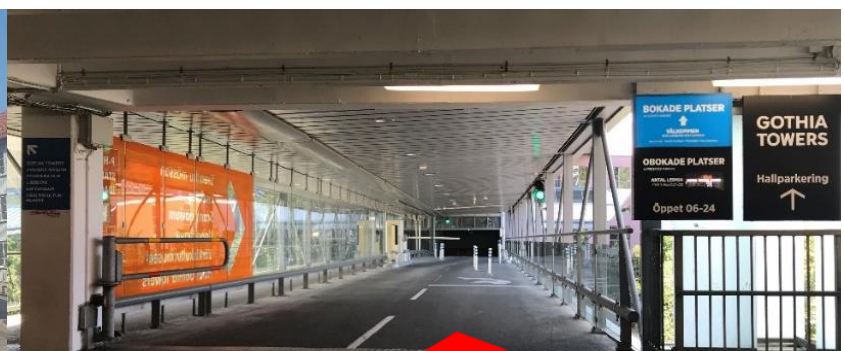

Choose the left lane to the second floor

Drive straight, across the bridge

GOTHIA TOWERS