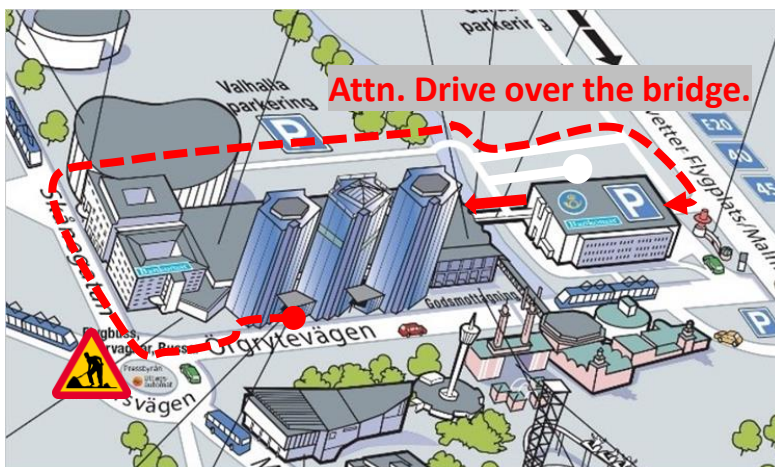

Redirected Hall Parking - Information

1. Follow the map instructions to "Focushuset" – Parking garage
2. Choose the **left lane** and drive to the **second floor**
3. **Important!**
  Drive straight ahead, over the bridge, in order to reach the **Hall Parking**.
4. If you provided the car registration number upon booking, drive slowly towards the barrier and wait for it to open automatically. If it does not open, please press the "phone/help button" and we'll assist you.

GOTHIA TOWERS

Mässans gata 24
402 26 GÖTEBORG

Tel: +46-31-750 88 00

info@gothiatowers.com

gothiatowers.com

Address:

Fabriksgatan 45

To get to the hotel lobby, use the door next to the entrance of the garage and follow the signs towards the hotel.

The **last six digits** of your mobile number will be used as a **code** to open the door when you collect your car.

The garage is open 06:00-00:00

Do not leave any valuables in the car.

The hotel is not responsible for any parking fines related to cars being parked at a place other than referred.

The parking is valid until 13:00 (1pm) on the day of departure.